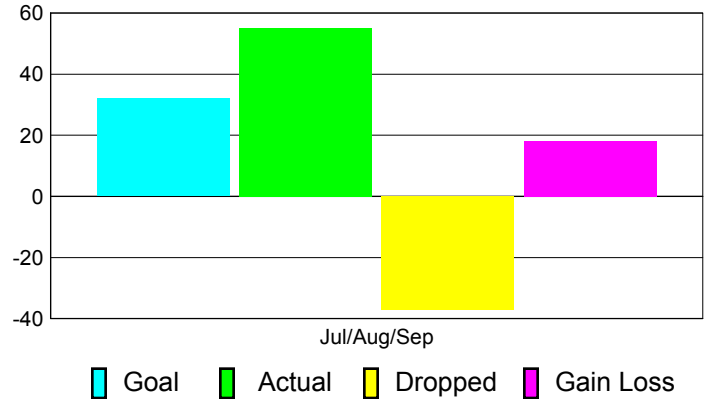

Membership Results 2012-2013

Goal, New, Dropped, Gain/Loss