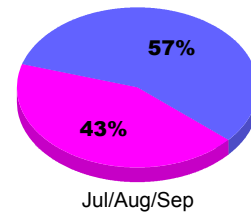

Membership Results
2012-2013

Membership
2011-2012

Month	Net Memb Goal	Actual New Memb	Actual Dropped Memb	Gain/Loss of Memb	Gain/Loss of Memb
Jul/Aug/Sep	32	55	-37	18	-29
Totals	32	55	-37	18	-29

Membership Results 2012-2013

Goal, New, Dropped, Gain/Loss

Comparison of Membership Gain/Loss

Current Year Compared to the Previous Year

Gender Comparison 2012-2013

Male Female